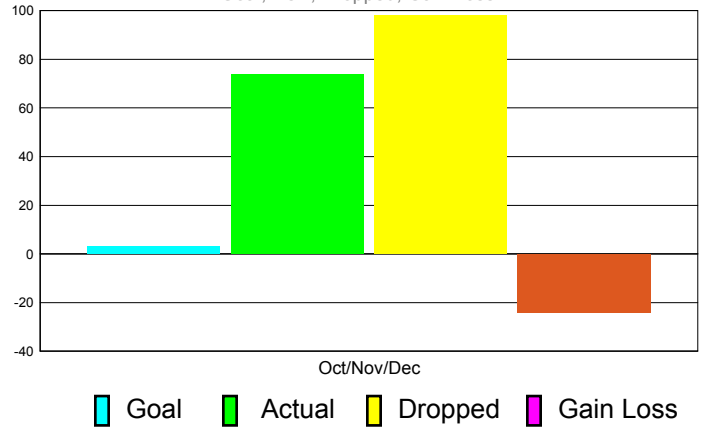

Membership Results 2011-2012

Goal, New, Dropped, Gain/Loss